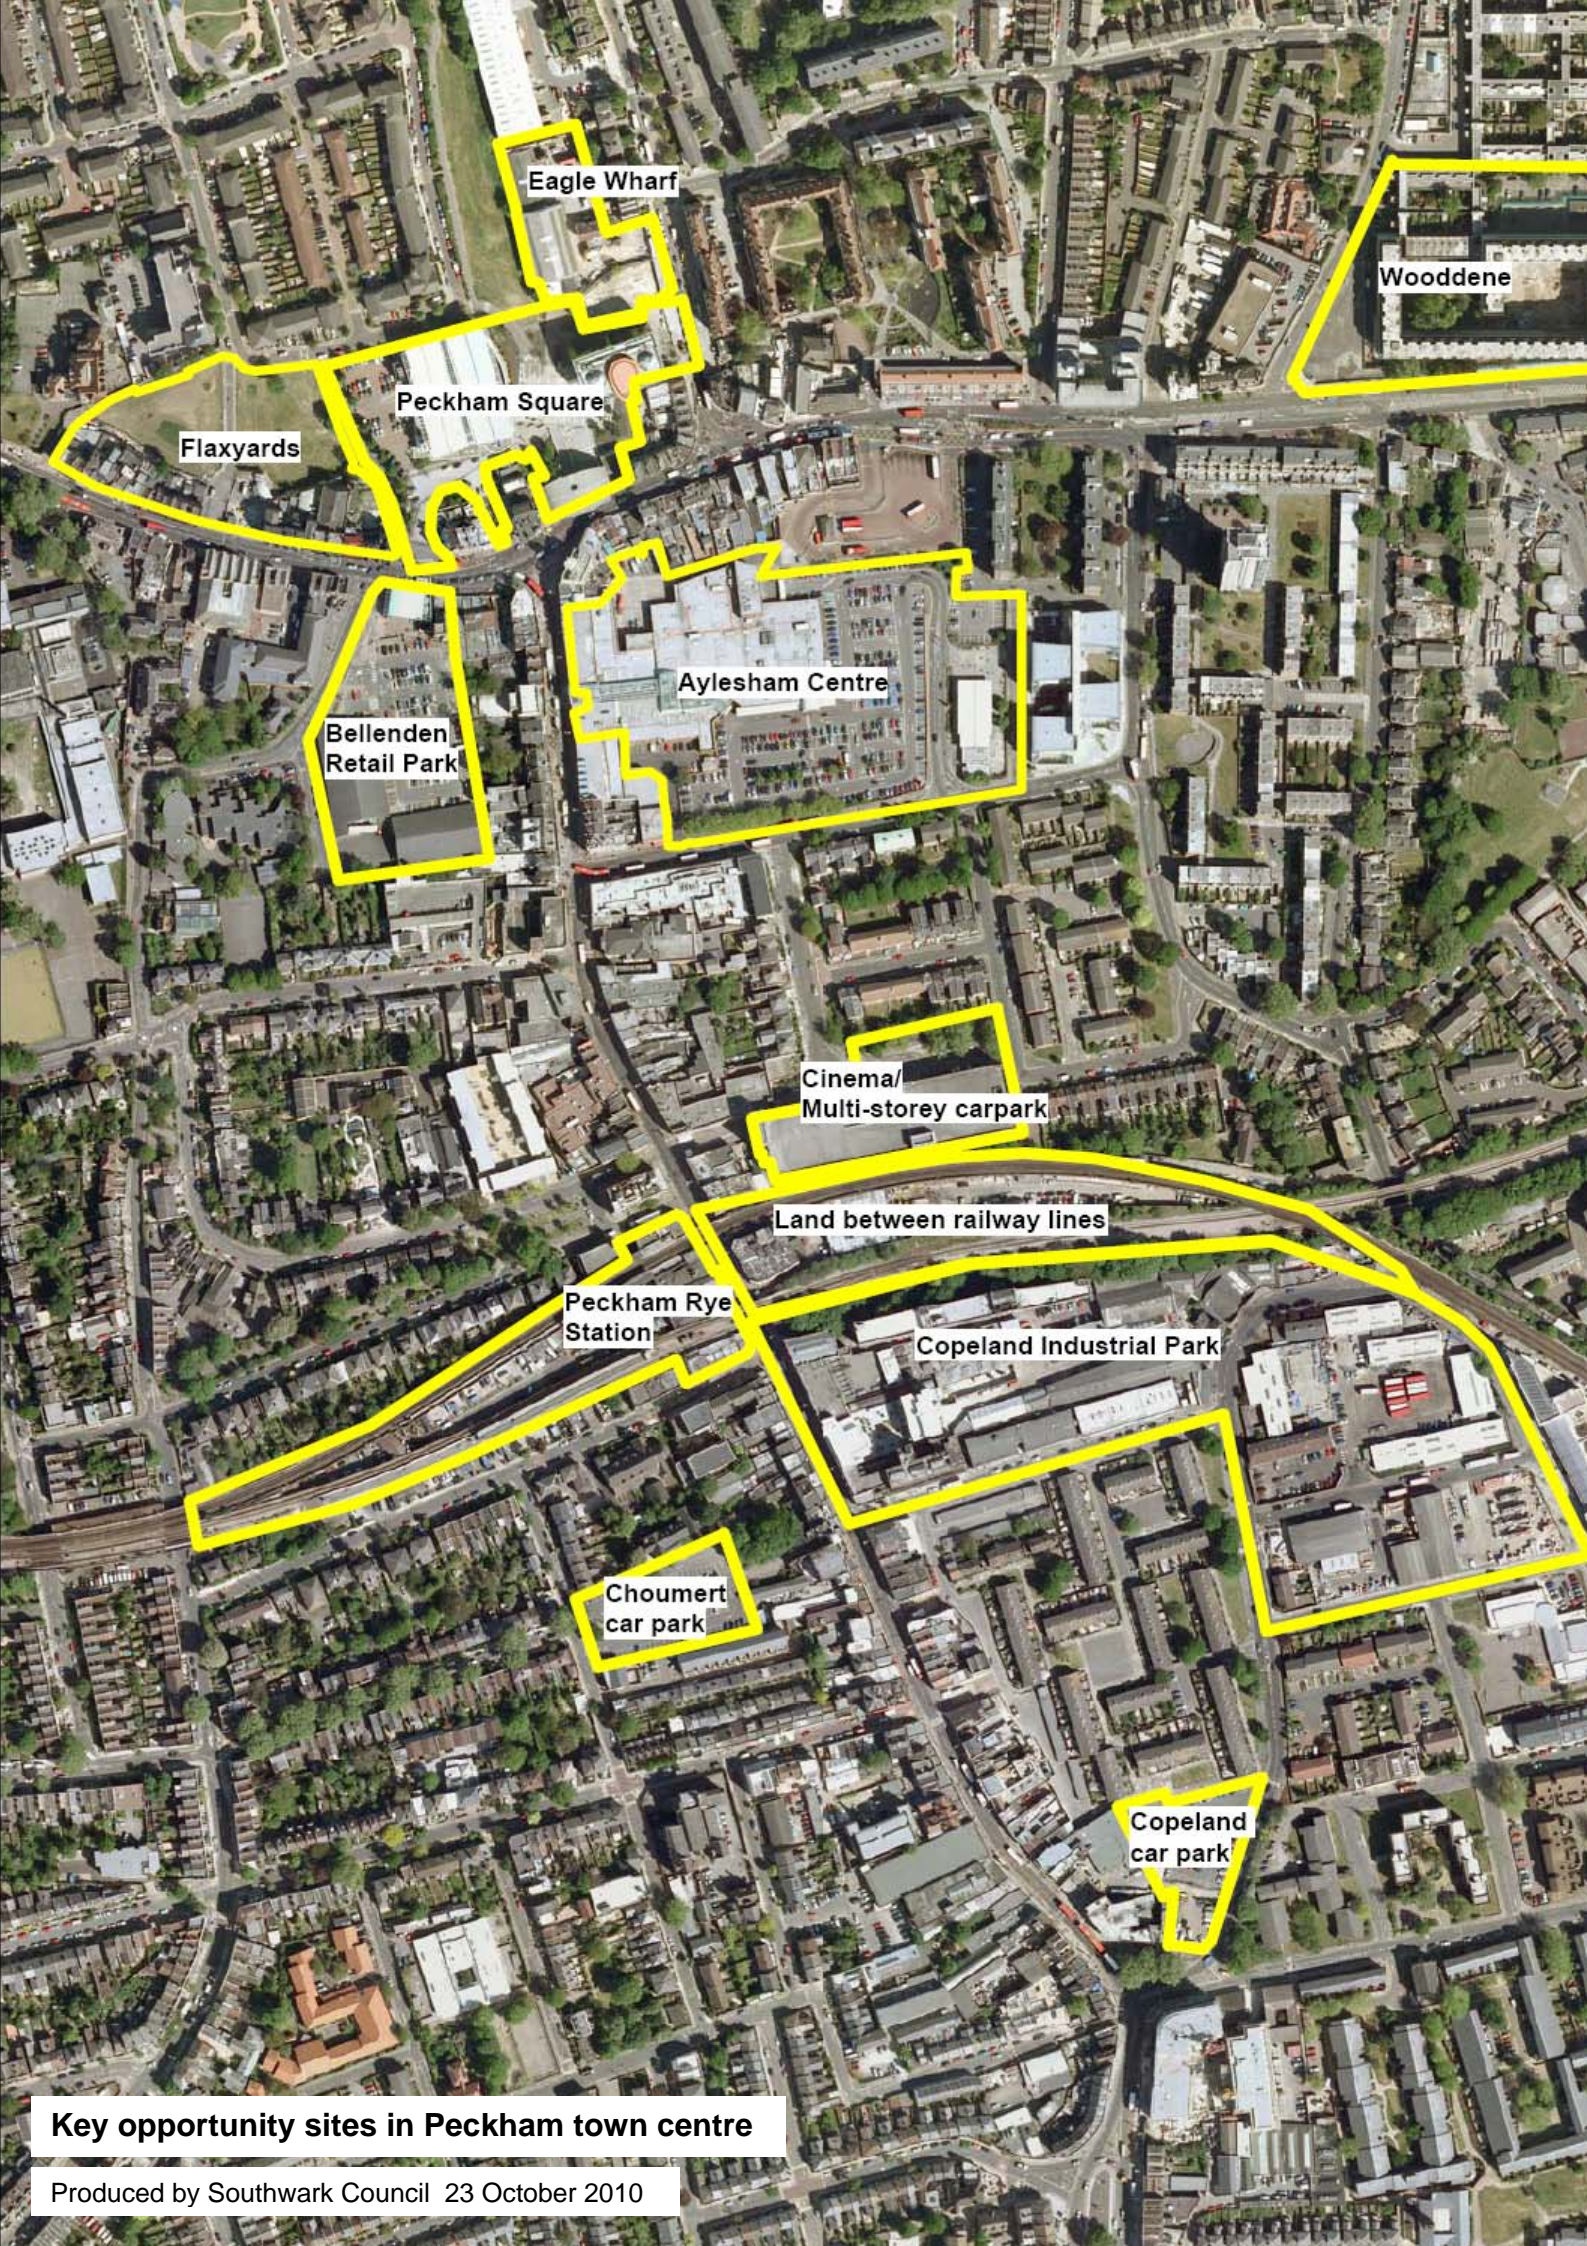

**Peckham town centre**  
Public realm sub areas

Eagle Wharf

Wooddene

Flaxyards

Peckham Square

Bellenden  
Retail Park

Aylesham Centre

Cinema/  
Multi-storey carpark

Land between railway lines

Peckham Rye  
Station

Copeland Industrial Park

Choumert  
car park

Copeland  
car park

**Key opportunity sites in Peckham town centre**

Produced by Southwark Council 23 October 2010