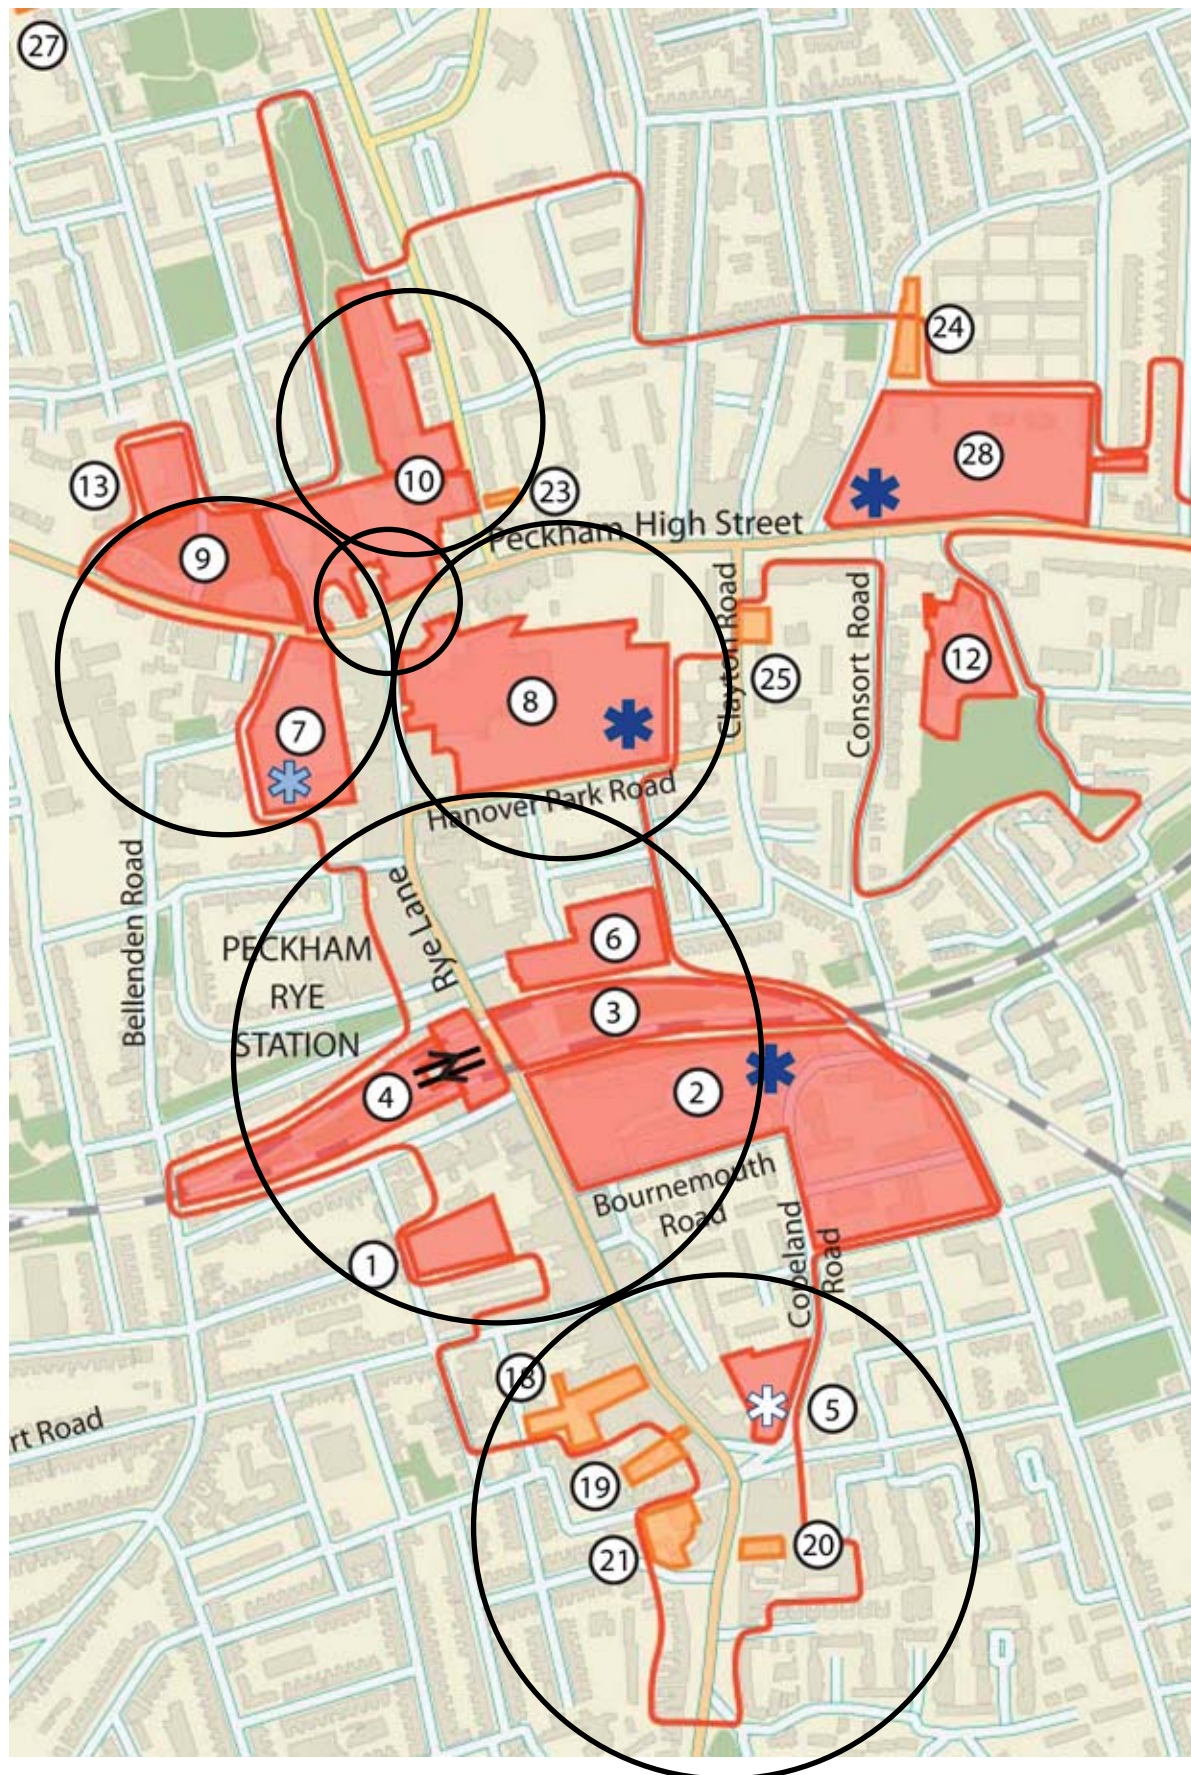

**Peckham town centre**  
Public realm sub areas

Eagle Wharf

Wooddene

Flaxyards

Peckham Square

Bellenden  
Retail Park

Aylesham Centre

Cinema/  
Multi-storey carpark

Land between railway lines

Peckham Rye  
Station

Copeland Industrial Park

Choumert  
car park

Copeland  
car park

**Key opportunity sites in Peckham town centre**

Produced by Southwark Council 23 October 2010