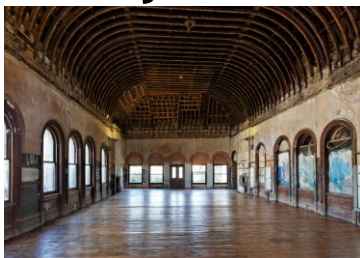

Peckham Vision Community Public Event

Station Old Waiting Room now

Come and see the community-built model of central Rye Lane as it is now.

In CLF Art Café, 133 Rye Lane

**Wednesday 23rd July
starts 3pm drop-in**

Hands-on model making, town centre exhibition,
film, Station Gateway, future developments.

7-9pm community public meeting

Slide show, mini film, talks, discussion

refreshments at the CLF Art Café @Bussey Building

Organised by Peckham Vision: people who live, work or run a business in Peckham; with thanks for support to Peckham Society, Whitten Timber, Complete Fabrication, Khan's Bargain, CLF Art Café, Southwark Council.

www.peckhamvision.org

[email: info@peckhamvision.org](mailto:info@peckhamvision.org)